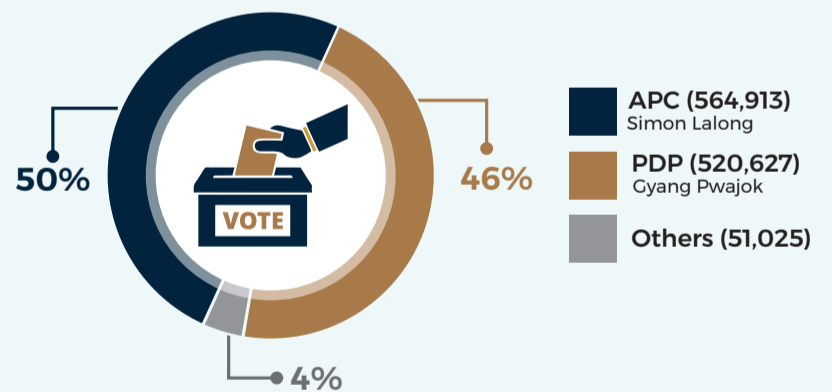

PLATEAU DECIDES 2019

Plateau State:

- One of the 6 states in the North Central geopolitical zone of Nigeria.
- Created in 1976 out of the northern half of former Benue-Plateau State.
- Seventeen (17) local government areas (LGAs) with Jos serving as its capital.
- Population: 4,200,442 (National Bureau of Statistics, 2016).
- Will elect its 16th governor & 8th democratic governor on Saturday, March 9th.

STATE FINANCES

ELECTION FACTS

 21 candidates approved by INEC	 2,480,455 Registered voters	 4,173 Polling Units
	 385,046 Uncollected PVCs as of February 11 th	 2,095,409 Collected PVCs as of February 11 th

2015 Governorship Election Results

THE ISSUES

- Deplorable healthcare.
- 1.68million people representing 40% of the state's population are either unemployed or underemployed.
- History of election violence.
- Farmer-herdsmen conflicts & armed bandits.
- Improper waste management.