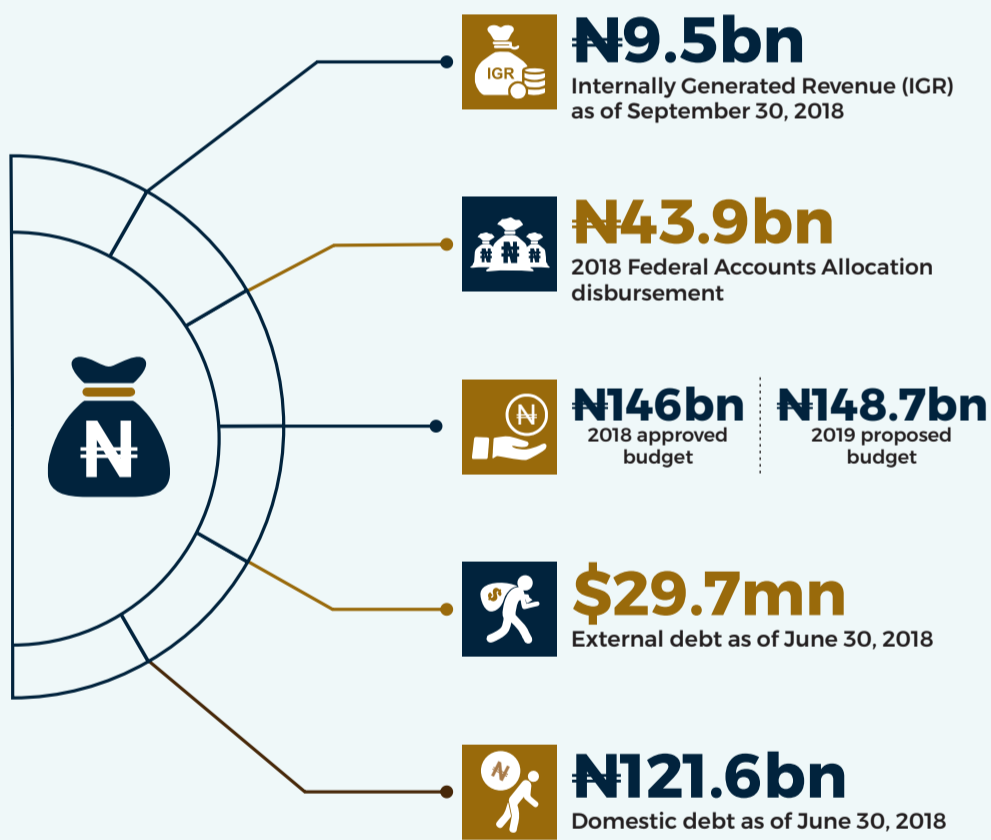

PLATEAU DECIDES 2019

Plateau State:

- One of the 6 states in the North Central geopolitical zone of Nigeria.
- Created in 1976 out of the northern half of former Benue-Plateau State.
- Seventeen (17) local government areas (LGAs) with Jos serving as its capital.
- Population: 4,200,442 (National Bureau of Statistics, 2016).
- Will elect its 16th governor & 8th democratic governor on Saturday, March 9th.

STATE FINANCES

ELECTION FACTS

 21 candidates approved by INEC	 2,480,455 Registered voters	 4,173 Polling Units
	 385,046 Uncollected PVCs as of February 11 th	 2,095,409 Collected PVCs as of February 11 th

2015 Governorship Election Results

THE ISSUES

- Deplorable healthcare.
- 1.68million people representing 40% of the state's population are either unemployed or underemployed.
- History of election violence.
- Farmer-herdsmen conflicts & armed bandits.
- Improper waste management.